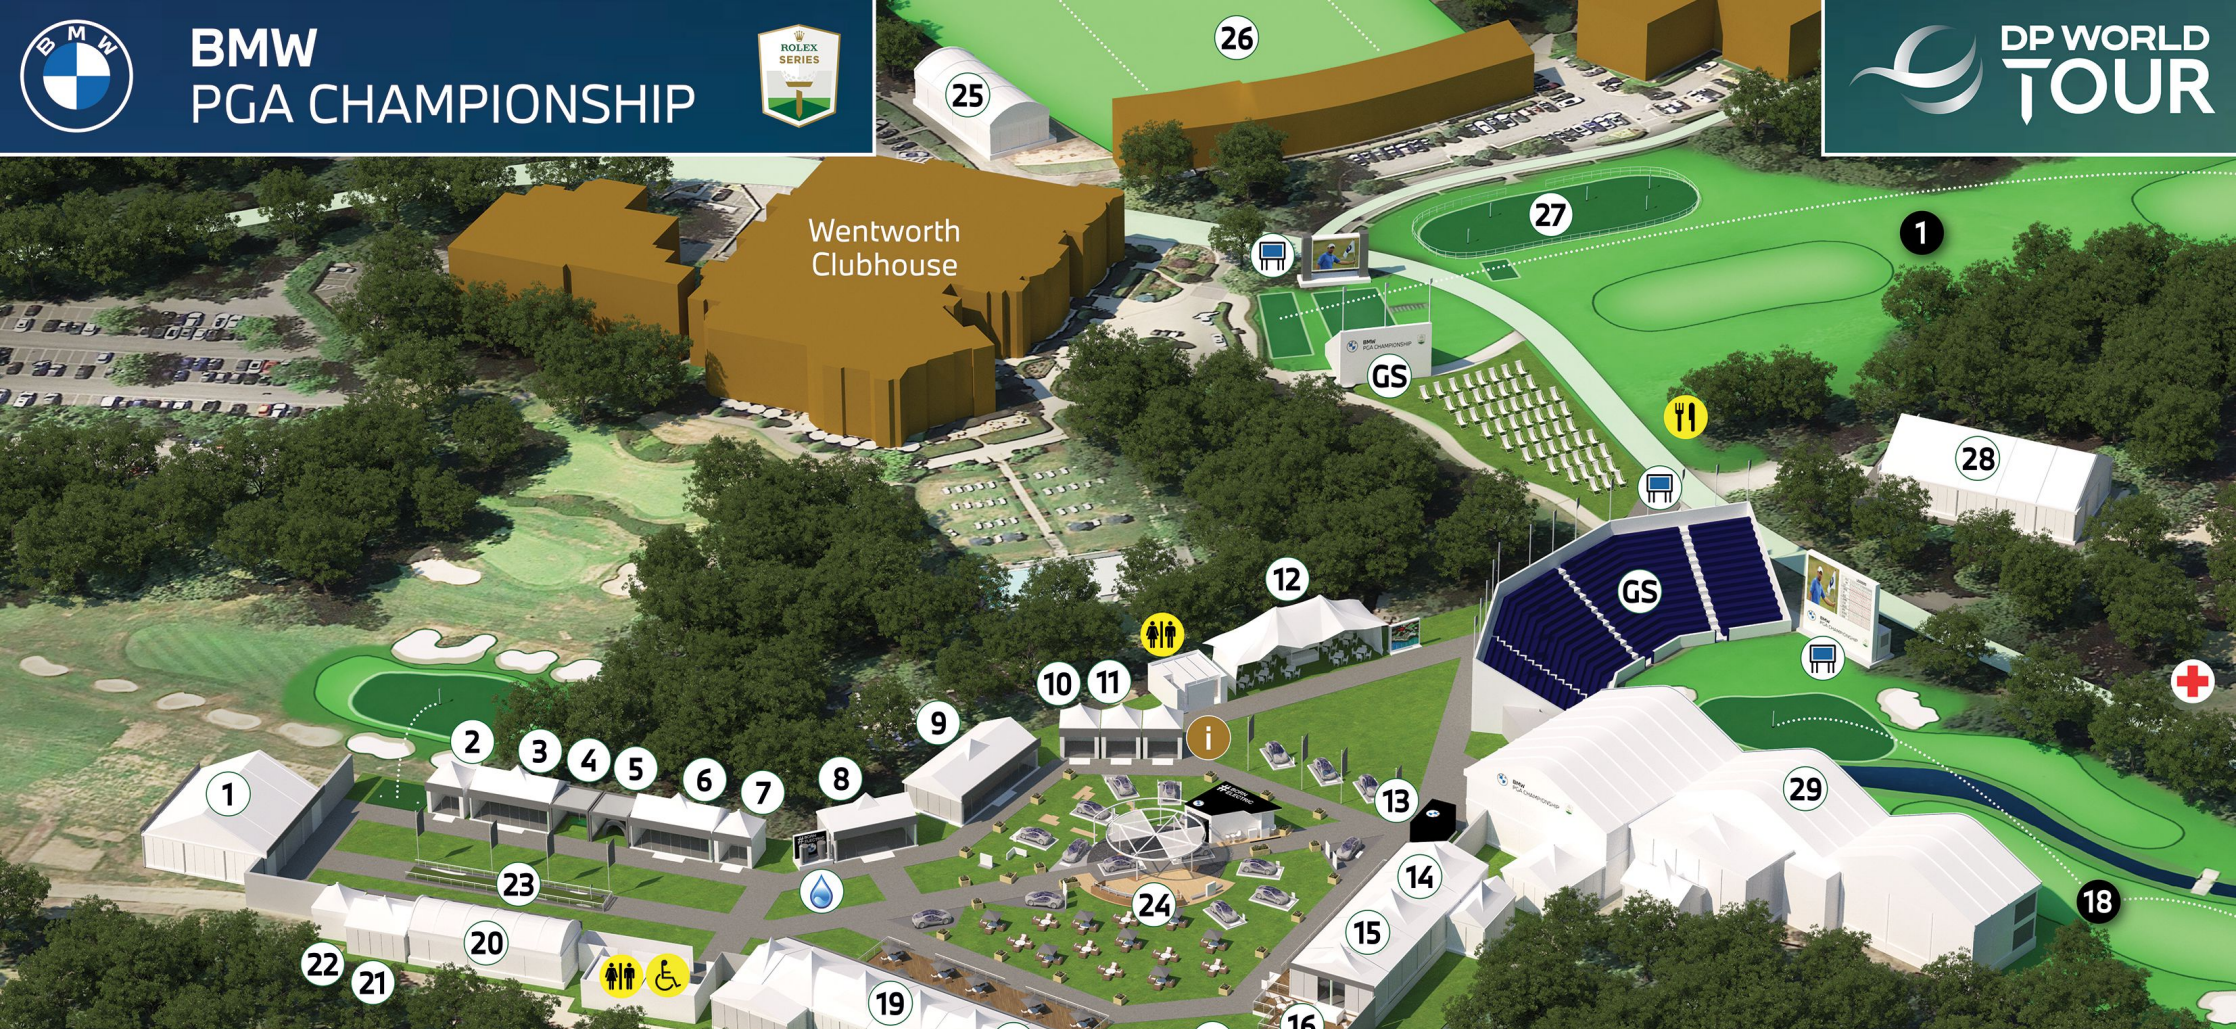

BMW PGA CHAMPIONSHIP

Wentworth
Clubhouse

LEGEND

- | | | | | | |
|----------------------------------|---|------------------------------------|------------------------------------|---------------------------------|-----------------------------|
| 1 Welcome Pavilion | 8 European Tour Destinations | 14 West Lounge | 19 Food Court | 24 BMW Village | i Information |
| 2 CALM Chipping Challenge | 9 Official Event Merchandise Store | 15 Champions Club | 20 Championship Office | 25 Players' Lounge | GS Grandstand |
| 3 Junior Golf Zone | 10 2023 Ryder Cup | 16 Whispering Angel Terrace | 21 Maui Jim | 26 Practice Range | Big Screen |
| 4 The Multi Sport Zone | 11 DP World | 17 Slingsby Show Stage | 22 Road to Mallorca | 27 Putting Green | First Aid |
| 5 Callaway Take on a Pro | 12 Slingsby Gin Garden | 18 The Bar | 23 CALM Mega Putt Challenge | 28 Zoom Media Centre | Refreshments |
| 6 Wentworth Pro-Shop | 13 XM Closed Room | | | 29 Championship Pavilion | Toilets / Accessible Toilet |
| 7 OCEANTEE | | | | | Water Refill Point |