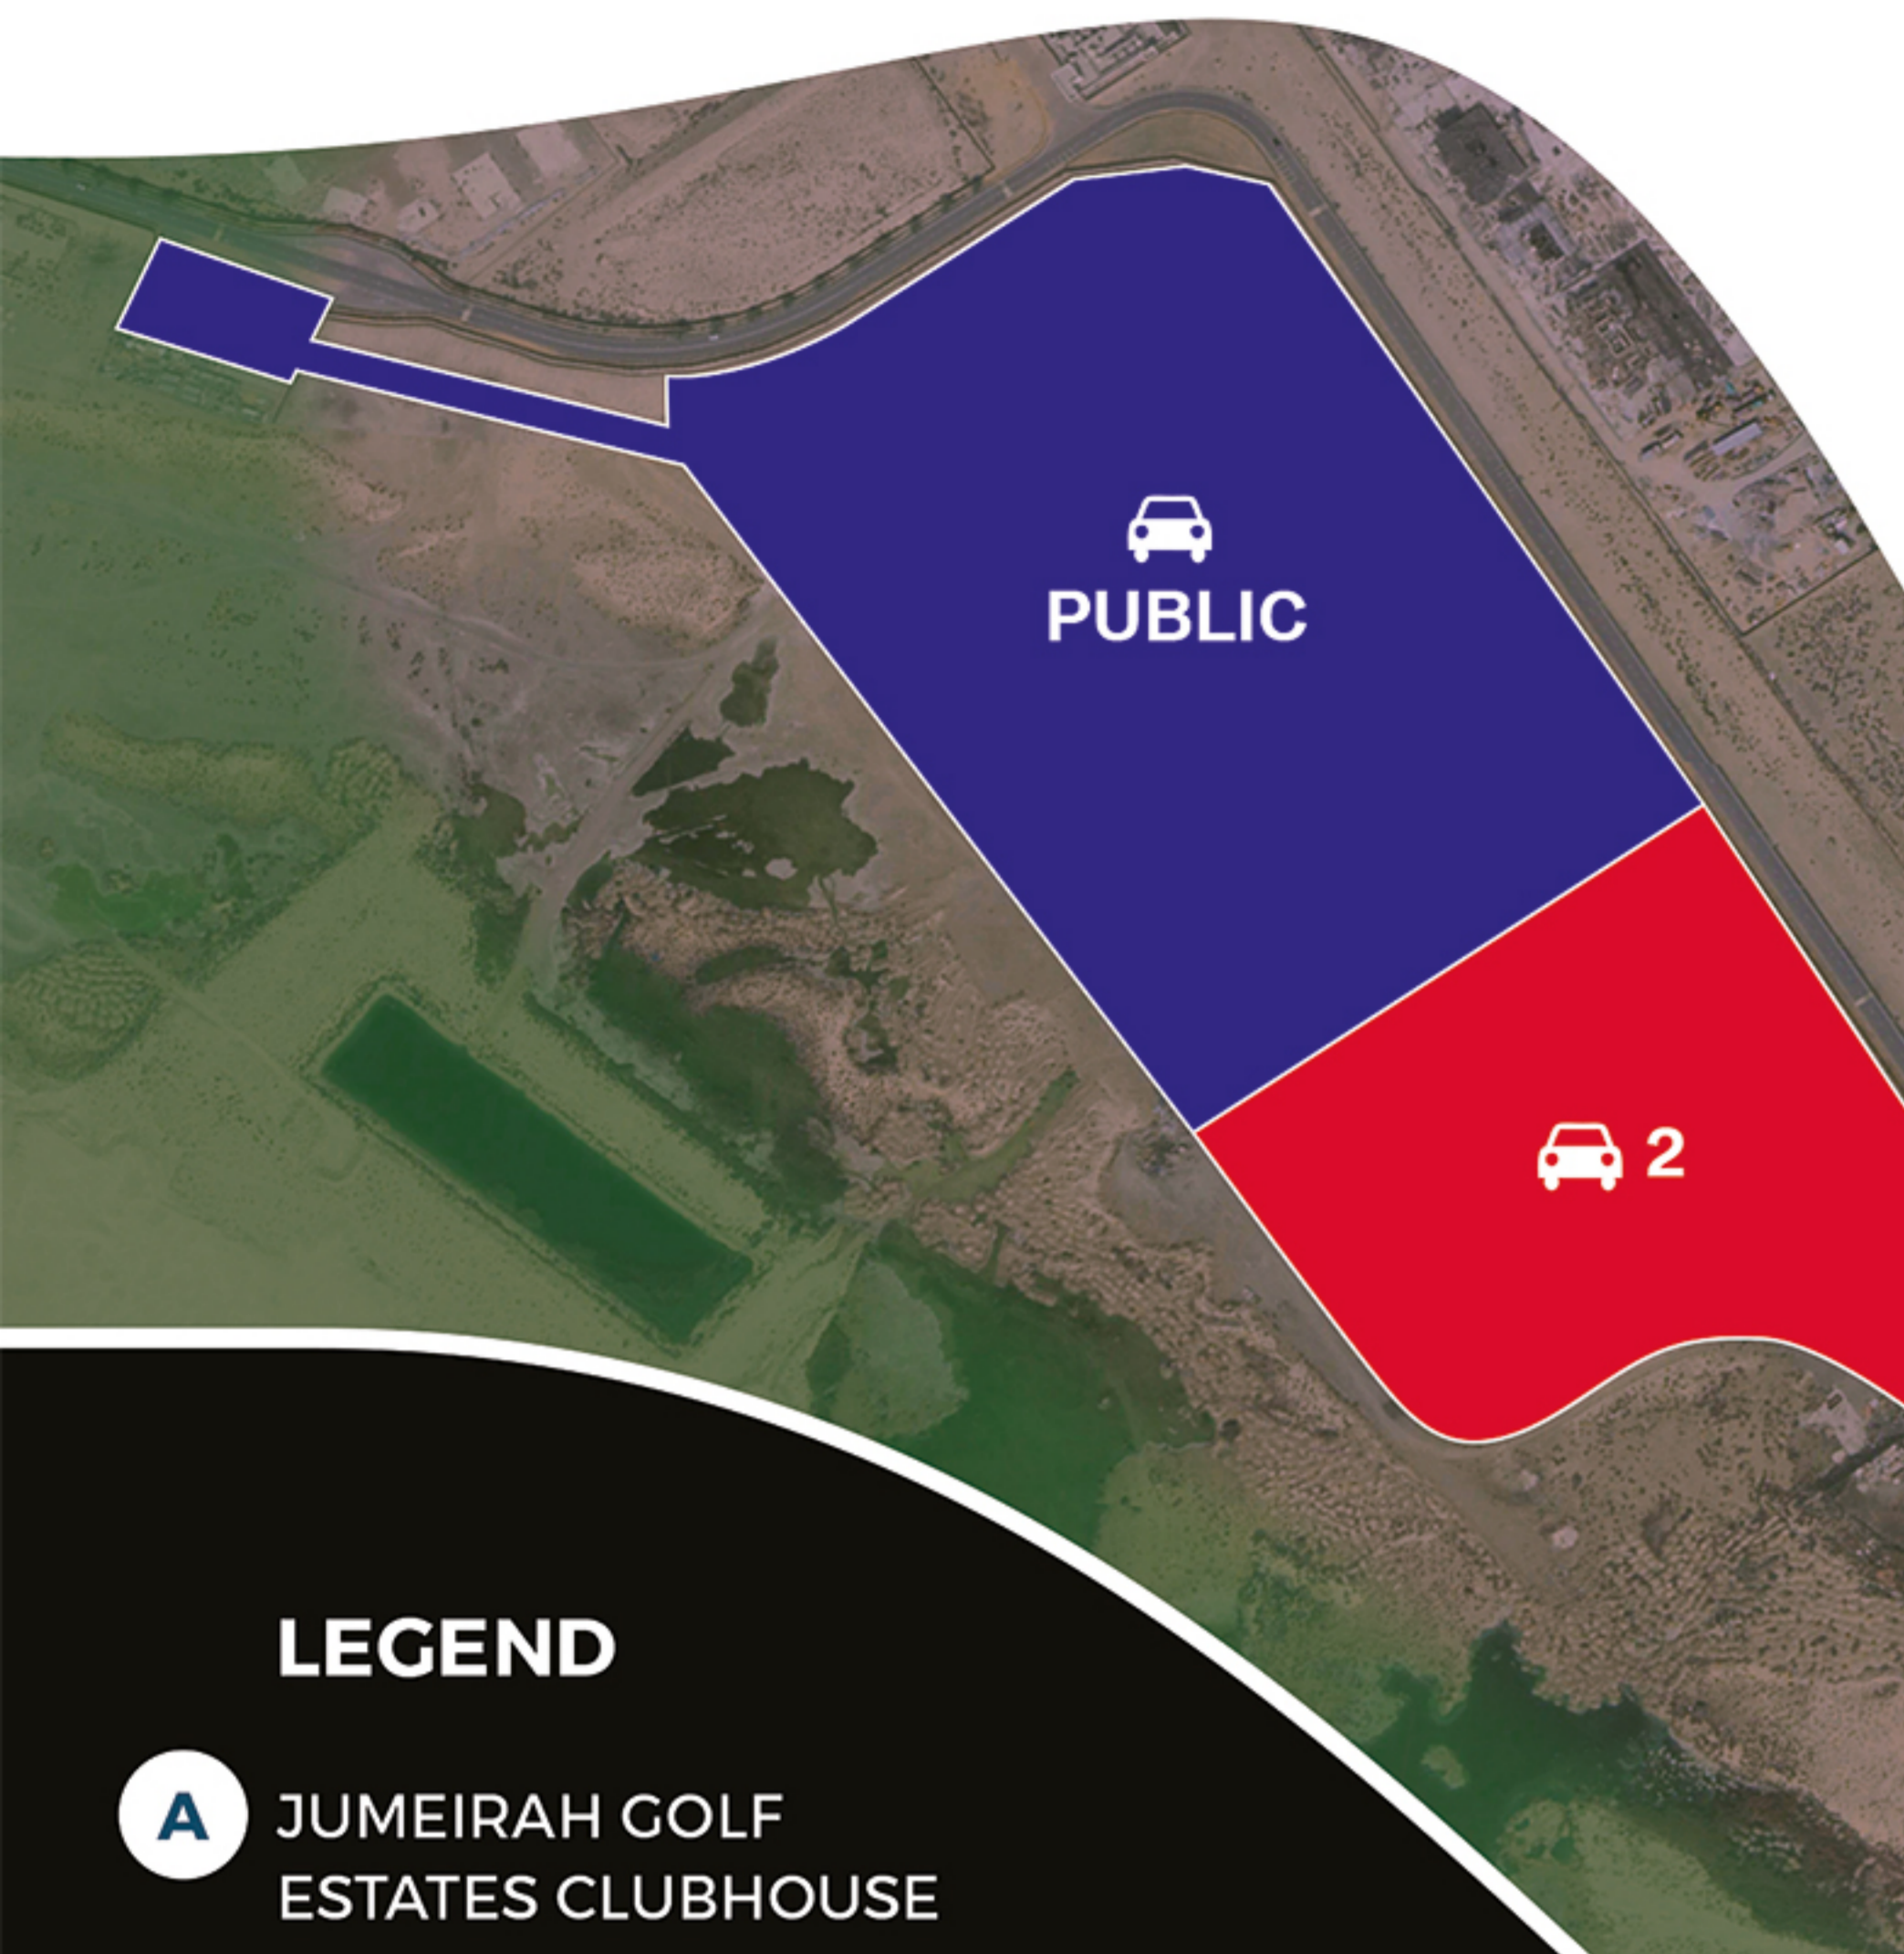

A Rolex Series Event

LEGEND

- A** JUMEIRAH GOLF ESTATES CLUBHOUSE
- B** ZOOM MEDIA CENTRE
- C** SKY STUDIO
- D** PUTTING GREEN
- E** DRIVING RANGE
- F** PETE COWEN ACADEMY DUBAI
- G** OFFICIAL MERCHANDISE
- H** CHAMPIONSHIP CHALET
- I** ROLEX CHALET
- J** DP WORLD CHALET
- K** EMIRATES CHALET
- L** JGE CHALET
- M** BMW CHALET
- N** 17TH GREEN BAR AND VIEWING DECK
- O** 16TH HOSPITALITY
- WELCOME TENT**
- FOOD & BEVERAGE**

- TOILETS**
- PICNIC CORNER**
- GIANT TV SCREEN**
- LEADERBOARD**
- GRANDSTAND**
- PUBLIC BAR**
- CAR PARK 1**
- CAR PARK 2**
- CAR PARK 3**
- PUBLIC** PUBLIC PARKING & PRIVATE CAR DROP-OFF / MEMBERS CAR PARK
- WALKING ROUTE (HOLES 1-9) DISTANCE 4.81 km**
- WALKING ROUTE (HOLES 10-18) DISTANCE 4.68 km**
- TOTAL WALKING ROUTE 9.49 km**

- TV COMPOUND**
- INFORMATION**
- CROSSING POINT**
- MEDICAL CENTRE**
- PUBLIC PARK & RIDE SHUTTLE SERVICE**
- VIP HOSPITALITY SHUTTLE SERVICE**
- TAXI PICK UP / DROP OFF**
- T1 / T2 / T3 PARK & RIDE SHUTTLE TERMINALS**