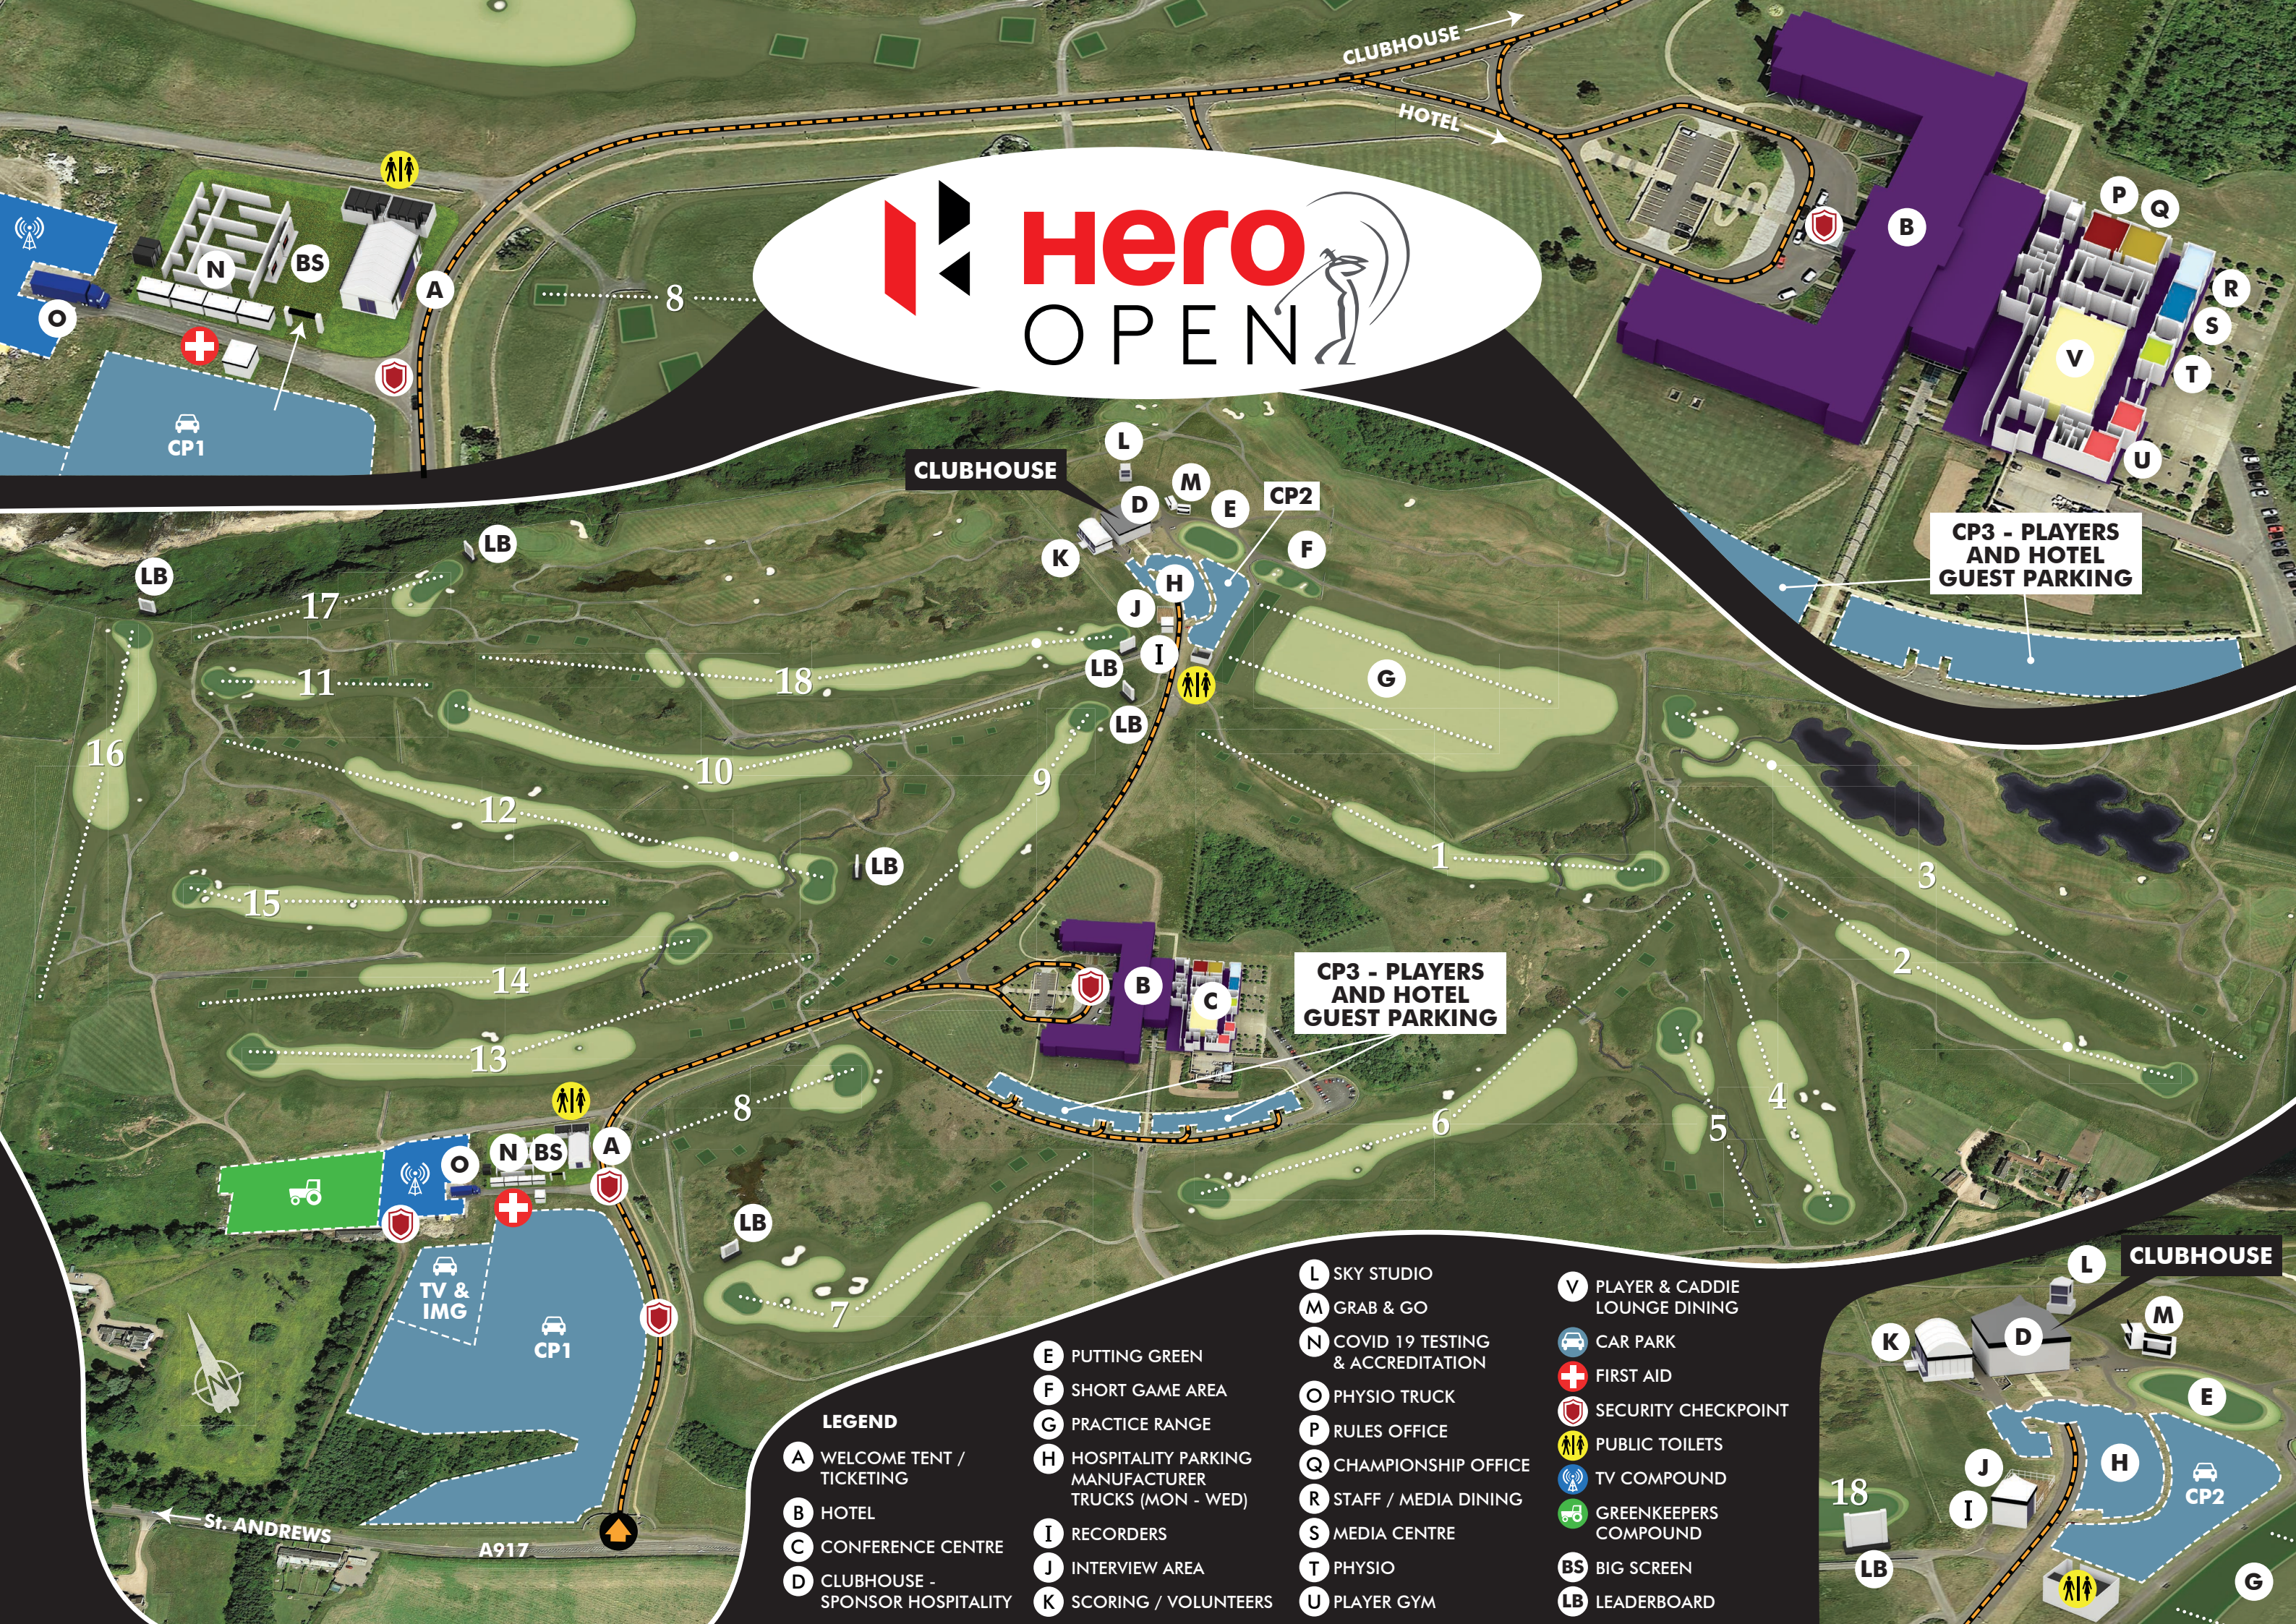

Hero OPEN

LEGEND

- A** WELCOME TENT / TICKETING
- B** HOTEL
- C** CONFERENCE CENTRE
- D** CLUBHOUSE - SPONSOR HOSPITALITY

- E** PUTTING GREEN
- F** SHORT GAME AREA
- G** PRACTICE RANGE
- H** HOSPITALITY PARKING MANUFACTURER TRUCKS (MON - WED)
- I** RECORDERS
- J** INTERVIEW AREA
- K** SCORING / VOLUNTEERS

- L** SKY STUDIO
- M** GRAB & GO
- N** COVID 19 TESTING & ACCREDITATION
- O** PHYSIO TRUCK
- P** RULES OFFICE
- Q** CHAMPIONSHIP OFFICE
- R** STAFF / MEDIA DINING
- S** MEDIA CENTRE
- T** PHYSIO
- U** PLAYER GYM

- V** PLAYER & CADDIE LOUNGE DINING
- CP** CAR PARK
- +** FIRST AID
- 🛡️** SECURITY CHECKPOINT
- 🚻** PUBLIC TOILETS
- 📺** TV COMPOUND
- 🌿** GREENKEEPERS COMPOUND
- BS** BIG SCREEN
- LB** LEADERBOARD

CP3 - PLAYERS AND HOTEL GUEST PARKING

CP3 - PLAYERS AND HOTEL GUEST PARKING