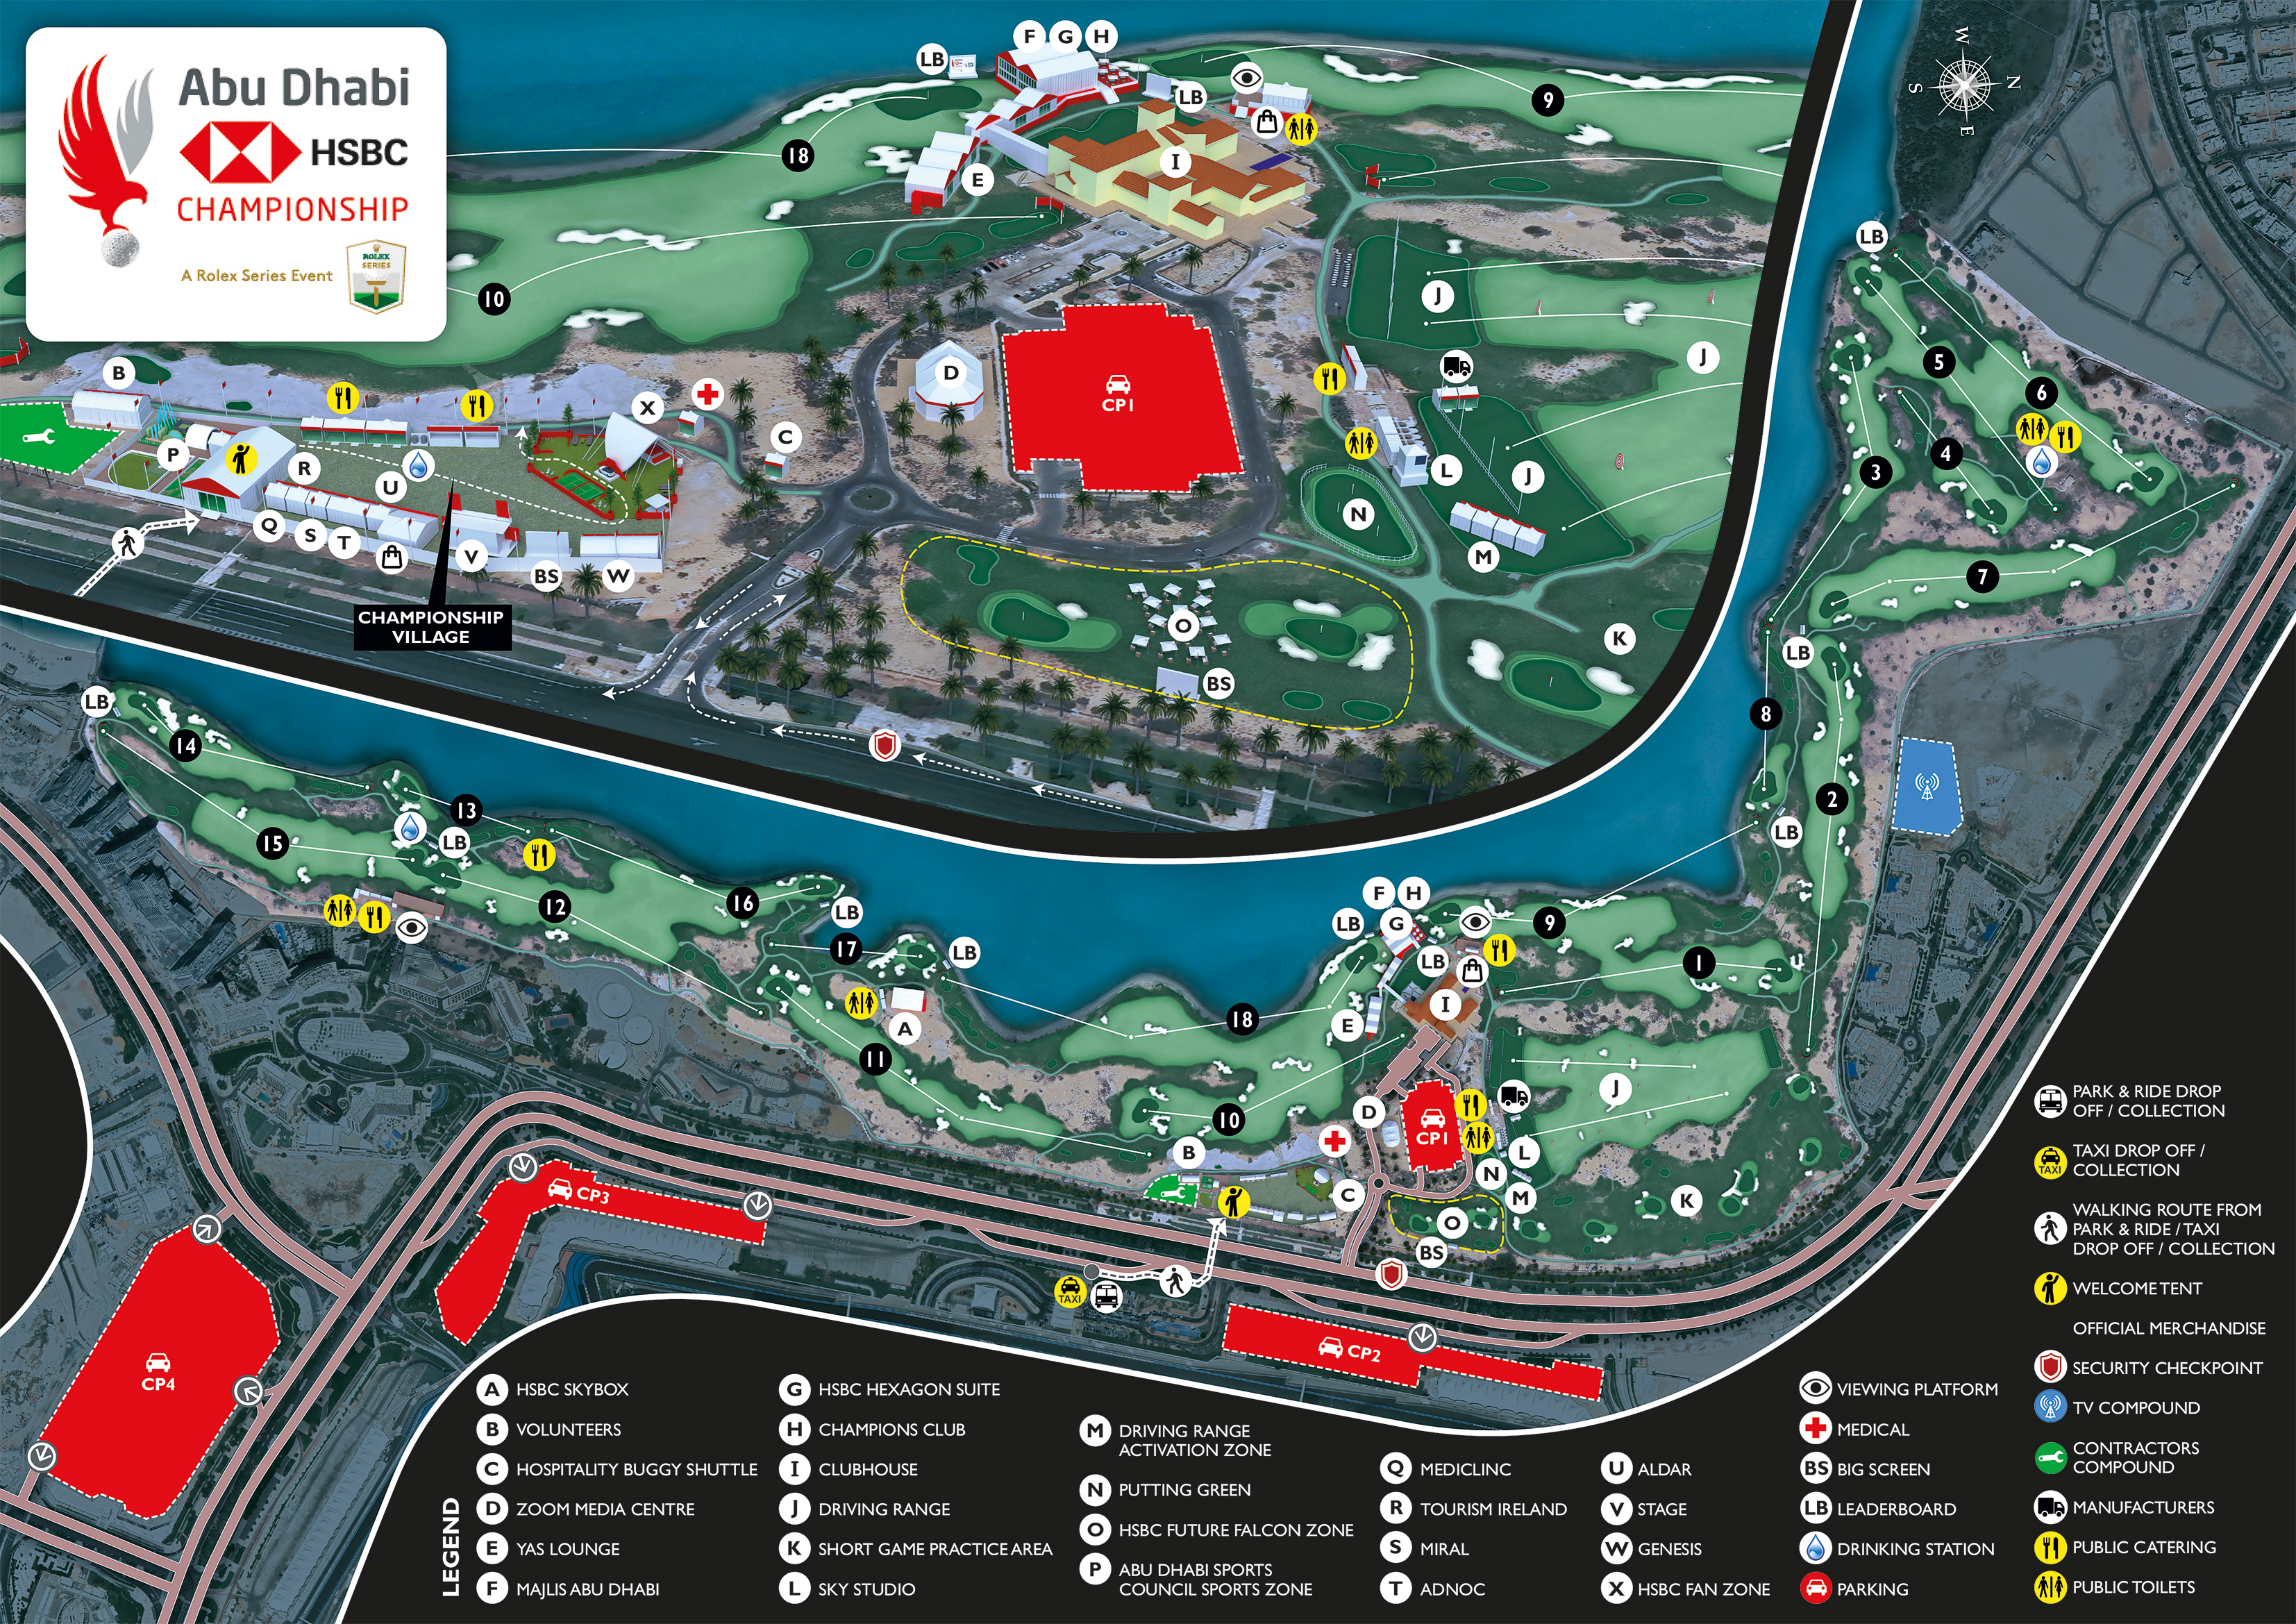

Abu Dhabi HSBC CHAMPIONSHIP

A Rolex Series Event

LEGEND

- | | | | | |
|------------------------------------|-----------------------------------|---|--------------------------|------------------------|
| A HSBC SKYBOX | G HSBC HEXAGON SUITE | M DRIVING RANGE ACTIVATION ZONE | Q MEDICLINC | U ALDAR |
| B VOLUNTEERS | H CHAMPIONS CLUB | N PUTTING GREEN | R TOURISM IRELAND | V STAGE |
| C HOSPITALITY BUGGY SHUTTLE | I CLUBHOUSE | O HSBC FUTURE FALCON ZONE | S MIRAL | W GENESIS |
| D ZOOM MEDIA CENTRE | J DRIVING RANGE | P ABU DHABI SPORTS COUNCIL SPORTS ZONE | T ADNOC | X HSBC FAN ZONE |
| E YAS LOUNGE | K SHORT GAME PRACTICE AREA | | | |
| F MAJLIS ABU DHABI | L SKY STUDIO | | | |
-
- | | |
|---|----------------------|
| PARK & RIDE DROP OFF / COLLECTION | VIEWING PLATFORM |
| TAXI DROP OFF / COLLECTION | MEDICAL |
| WALKING ROUTE FROM PARK & RIDE / TAXI DROP OFF / COLLECTION | TV COMPOUND |
| WELCOMETENT | BIG SCREEN |
| OFFICIAL MERCHANDISE | CONTRACTORS COMPOUND |
| SECURITY CHECKPOINT | MANUFACTURERS |
| PARKING | DRINKING STATION |
| | PUBLIC CATERING |
| | PUBLIC TOILETS |