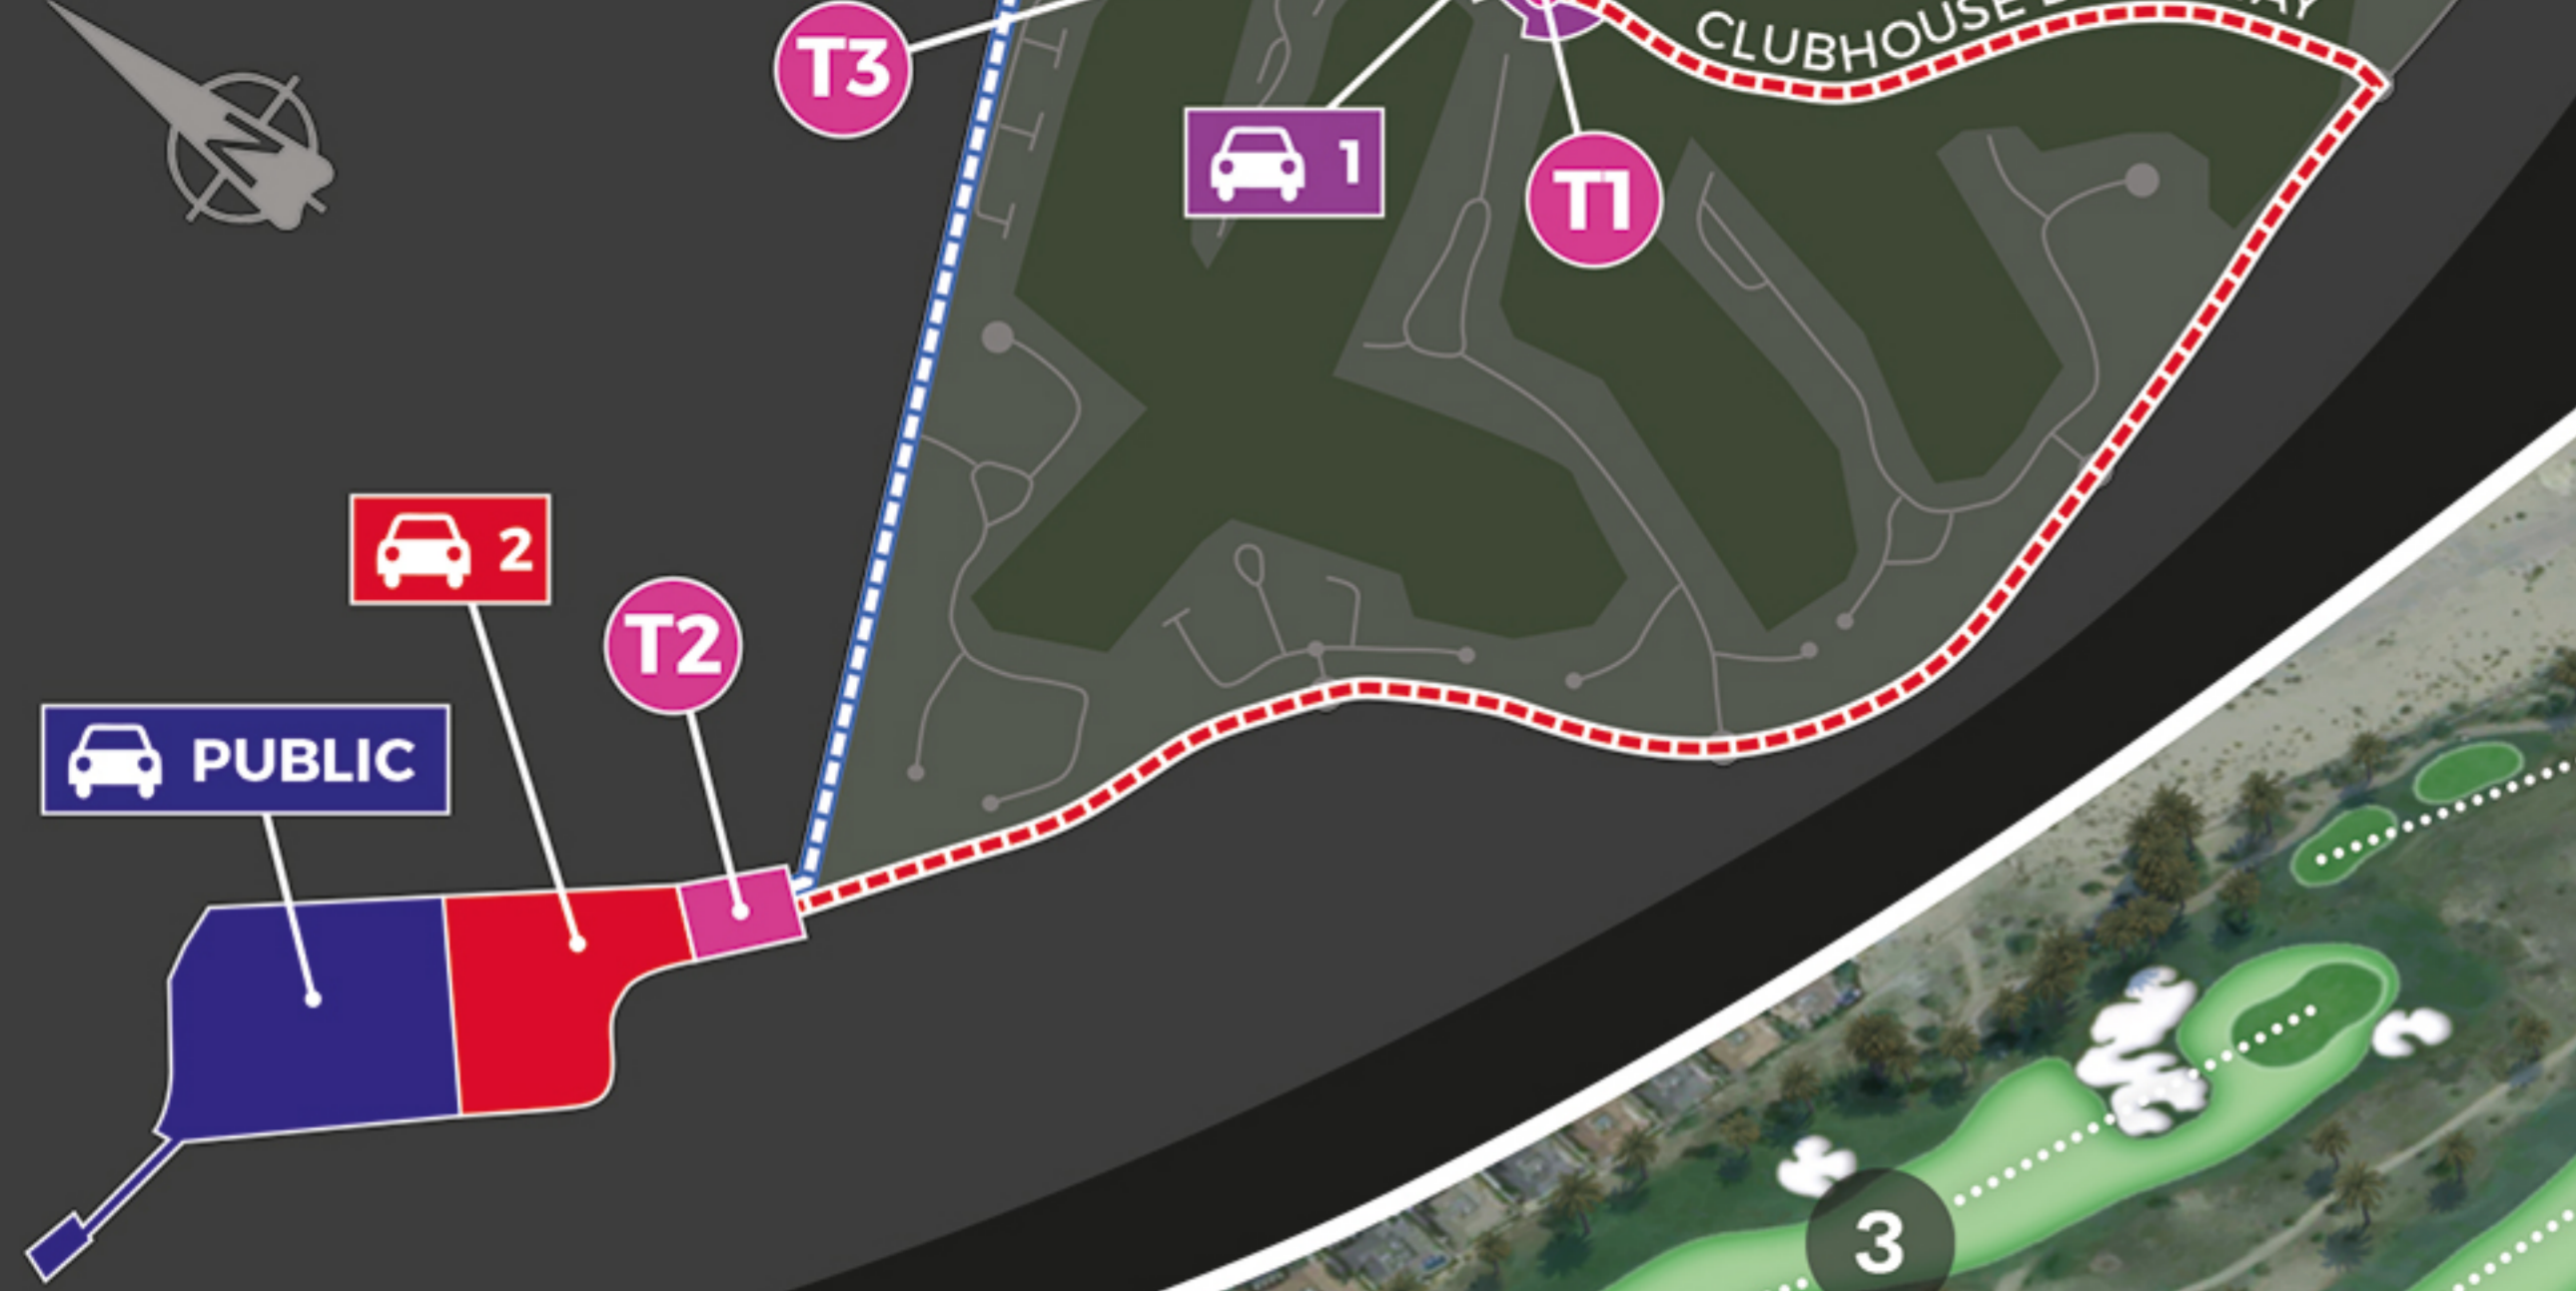

CAR PARK LOCATION MAP

- LEGEND**
- A** ACCREDITATION
 - B** OFFICIAL MERCHANDISE
 - C** DRIVING RANGE
 - D** MEDIA CENTRE
 - E** JUMEIRAH GOLF ESTATES CLUBHOUSE
 - F** PRACTICE PUTTING GREEN
 - G** RECORDING
 - H** VIEWING DECK
 - BIG SCREEN
 - INFORMATION
 - WELCOME TENT
 - TOILETS
 - FOOD & BEVERAGE
 - CAR PARK 1
 - CAR PARK 2
 - CAR PARK 3
 - MEDICAL CENTRE
 - PUBLIC PARK & RIDE SHUTTLE SERVICE
 - VIP HOSPITALITY SHUTTLE SERVICE
 - TAXI PICK UP / DROP OFF
 - T1 / T2 / T3 PARK & RIDE SHUTTLE TERMINAL