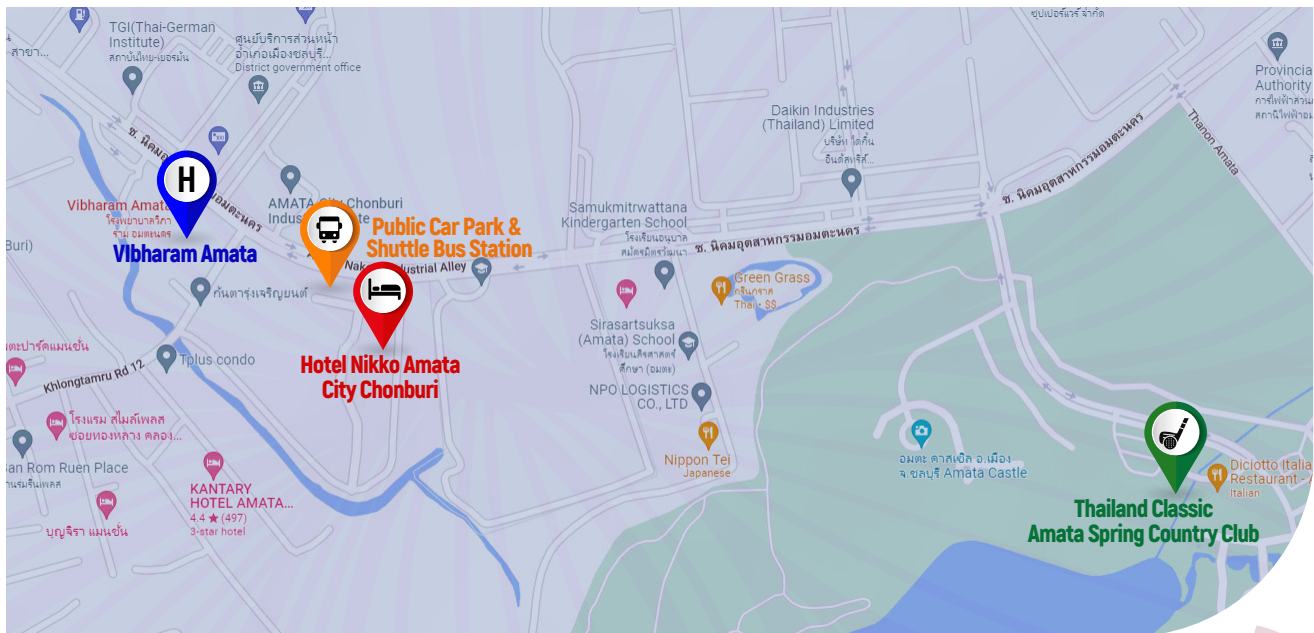

THAILAND CLASSIC

HOW TO GET THERE:

If you drive or take a taxi:

Get driving directions in Google Maps, navigate to Thailand Classic Public Car Park situated at - https://maps.app.goo.gl/g4DPzi5SMoCGjTYdA?g_st=il

Or navigate to "Hotel Nikko Amata City Chonburi", the Public Car Park is located between "Hotel Nikko Amata City Chonburi" and "Vibharam Amata Hospital".

The public car parking area:

Please follow the signage on site and park in the designated area.

Shuttle services on site:

A complementary shuttle service is offered to all spectators free of charge. This continuous shuttle service will be available between the Public Car Park and Amata Spring County Club Public Entrance. The shuttle service to the golf course will begin at 7:00am on Thursday Feb 16 and Friday Feb 17, and at 8:00am across the weekend - February 18 and 19. This service will run until 3:30pm each day.

THAILAND CLASSIC

16 - 19 February 2023 16-19 กุมภาพันธ์ 2566
Amata Spring Country Club อมตะ สปริง คันทรี คลับ