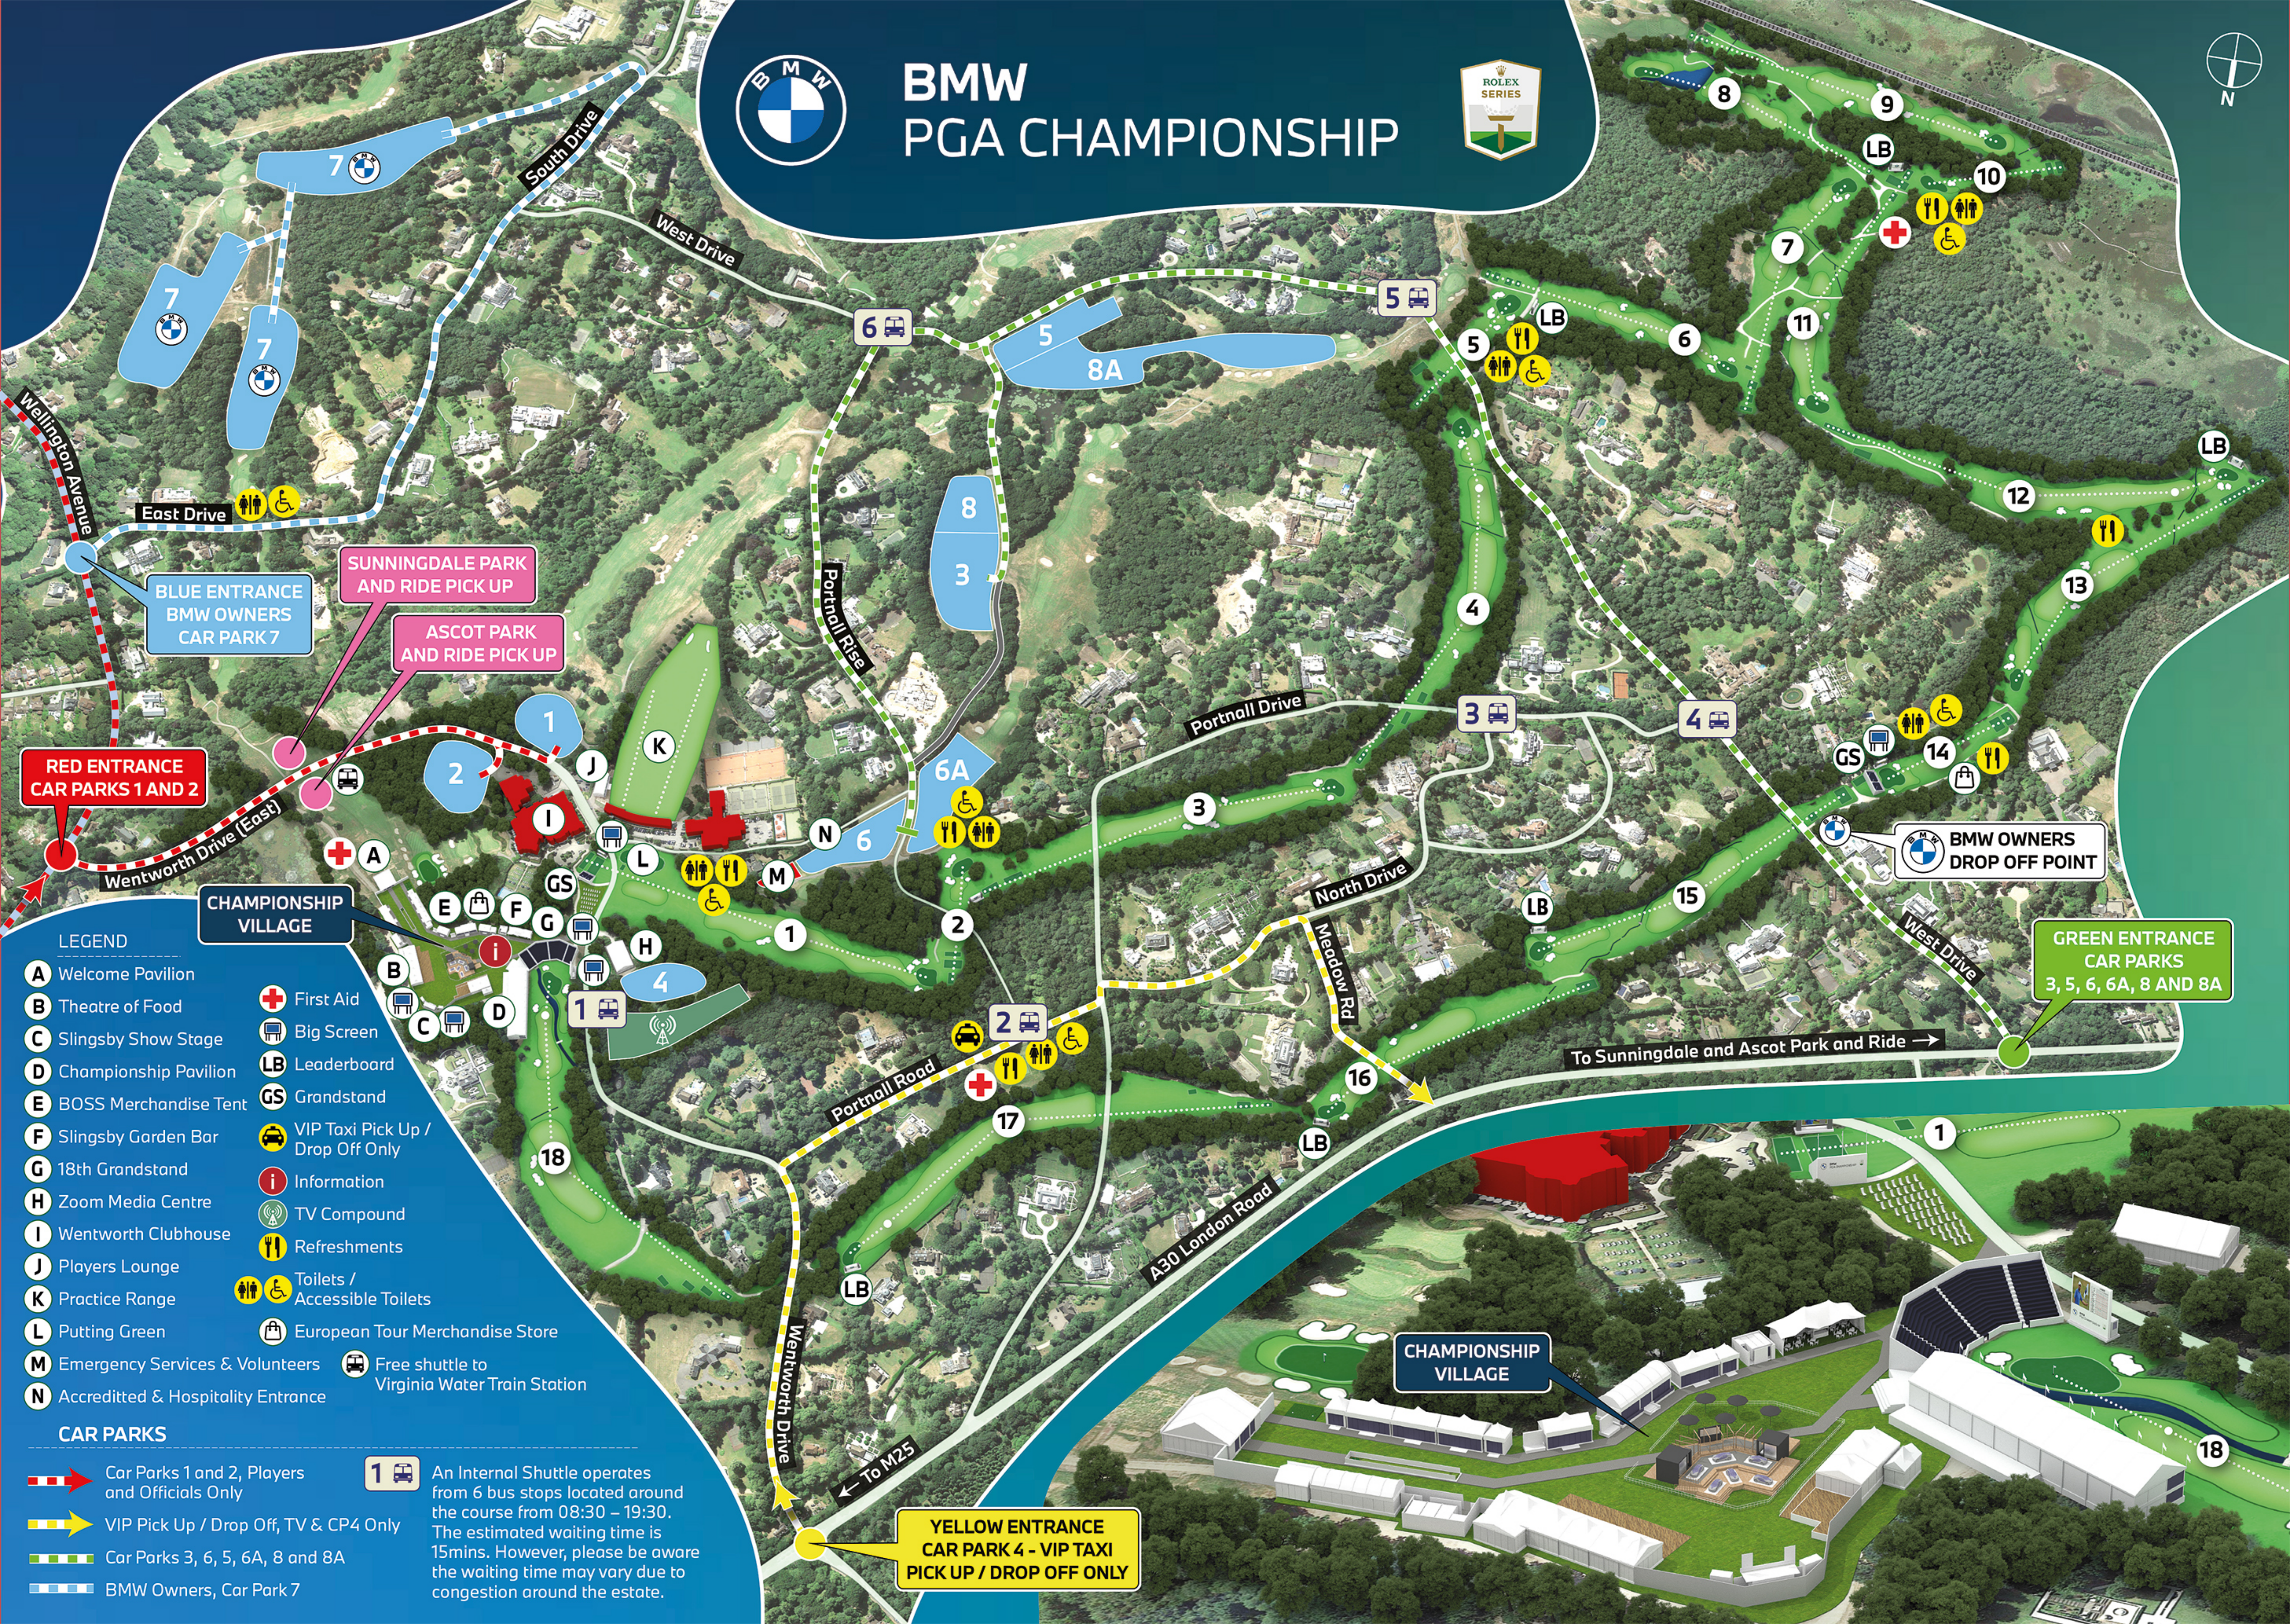

BMW PGA CHAMPIONSHIP

- LEGEND**
- A** Welcome Pavilion
 - B** Theatre of Food
 - C** Slingsby Show Stage
 - D** Championship Pavilion
 - E** BOSS Merchandise Tent
 - F** Slingsby Garden Bar
 - G** 18th Grandstand
 - H** Zoom Media Centre
 - I** Wentworth Clubhouse
 - J** Players Lounge
 - K** Practice Range
 - L** Putting Green
 - M** Emergency Services & Volunteers
 - N** Accredited & Hospitality Entrance
 - +** First Aid
 - Big Screen**
 - LB** Leaderboard
 - GS** Grandstand
 - VIP Taxi Pick Up / Drop Off Only**
 - i** Information
 - TV Compound**
 - Refreshments**
 - Toilets / Accessible Toilets**
 - European Tour Merchandise Store**
 - Free shuttle to Virginia Water Train Station**

- CAR PARKS**
- Car Parks 1 and 2, Players and Officials Only
 - VIP Pick Up / Drop Off, TV & CP4 Only
 - Car Parks 3, 6, 5, 6A, 8 and 8A
 - BMW Owners, Car Park 7

1 An Internal Shuttle operates from 6 bus stops located around the course from 08:30 – 19:30. The estimated waiting time is 15mins. However, please be aware the waiting time may vary due to congestion around the estate.

YELLOW ENTRANCE CAR PARK 4 - VIP TAXI PICK UP / DROP OFF ONLY

BMW OWNERS DROP OFF POINT

GREEN ENTRANCE CAR PARKS 3, 5, 6, 6A, 8 AND 8A

To Sunningdale and Ascot Park and Ride →

← To M25

CHAMPIONSHIP VILLAGE