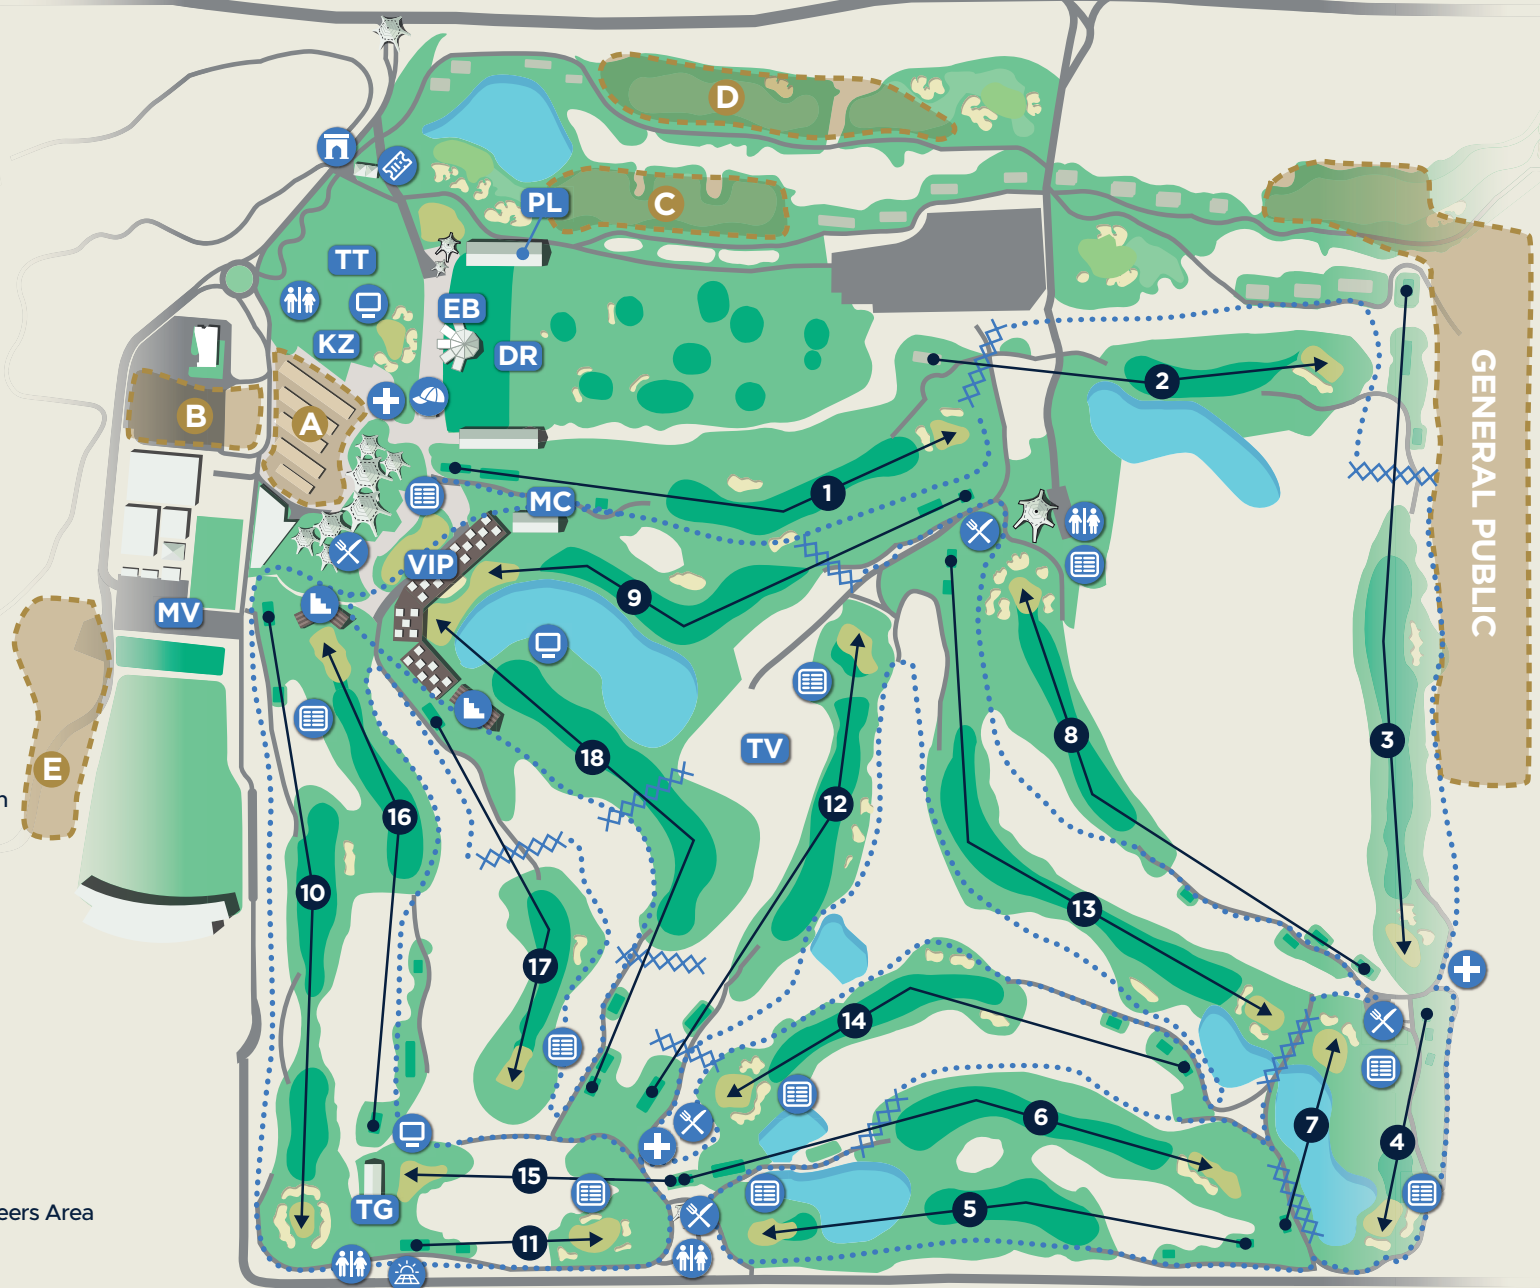

Slync.io DUBAI DESERT CLASSIC

A Rolex Series Event

← To Abu Dhabi

Sheikh Zayed Road

To Dubai →

Al Khail Metro Station

#	YDS	MTRS	PAR	#	YDS	MTRS	PAR
1	469	429	4	10	549	502	5
2	351	321	4	11	169	155	3
3	601	550	5	12	476	435	4
4	180	165	3	13	554	507	5
5	451	412	4	14	434	397	4
6	485	443	4	15	190	174	3
7	186	170	3	16	463	423	4
8	459	420	4	17	359	328	4
9	488	446	4	18	564	516	5
OUT	3670	3356	35	IN	3758	3437	37
TOTAL				7428 6793 72			

-  Ticketing / Accreditation
-  General Public Access
-  Toilets
-  Merchandise
-  Giant Screen
-  Scoreboard
-  Public Catering
-  Public Grandstands
-  Course Crossing
-  Walking Path
-  Parking Area
-  Medical
-  Tournament Town
-  Kid's Zone
-  Players' Lounge
-  Essences Bar
-  Driving Range
-  Hospitality
-  Media Centre
-  Top Golf Bar
-  TV Compound
-  Marshals / Volunteers Area
-  Solar Panels

GENERAL PUBLIC